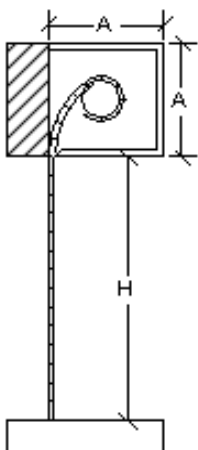

## Technical Information

- 5 x 20mm slats (each side of the door)
- Available in a wide range of materials, (solid timber, low pressure laminate. MDF)
- Lockable with socket bolts
- 2 routed handles on the inside of the bottom handrail
- 5 year warranty

### Head Case Dimensions (A)

- 180mm x 180mm for doors up to 740mm in height
- 200mm x 200mm for doors between 740mm and 900mm in height
- 220mm x 220mm for doors between 900mm and 1700mm in height
- 300mm x 300mm for doors over 1700mm in height