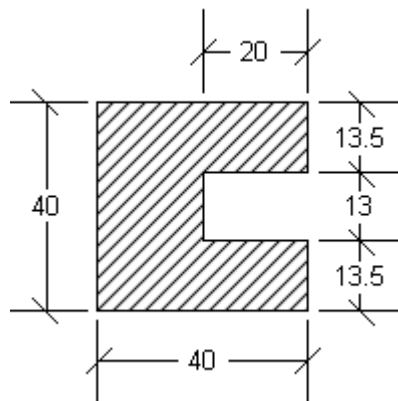

## Technical Information

- 5 x 20mm slats (each side of the door)
- Available in a wide range of materials, (solid timber, low pressure laminate. MDF)
- Lockable with socket bolts
- 2 routed handles on the inside of the bottom handrail
- 5 year warranty

### Head Case Dimensions (A)

- 180mm x 180mm for doors up to 740mm in height
- 200mm x 200mm for doors between 740mm and 900mm in height
- 220mm x 220mm for doors between 900mm and 1700mm in height
- 300mm x 300mm for doors over 1700mm in height

### Maximum Sizes

2000H x 1500W

Sage Domestic Double Sided servery doors are designed for domestic use; we recommend you use a Sage Commercial in halls, churches and other community places and for all doors over 1500mm wide.